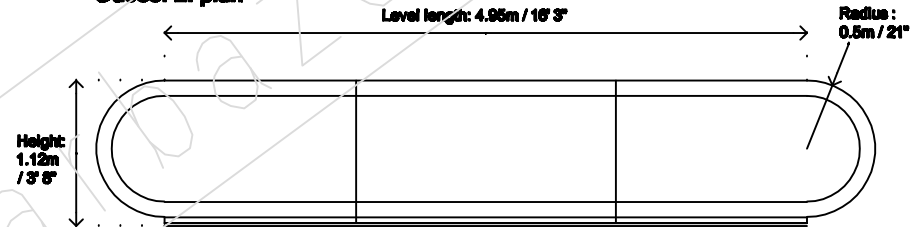

**Odess S: plan**

**Odess S: elevation**

**Odess L: plan**

**Odess L: elevation**

**Odess L: elevation**

**Odess L: plan**

**the bar bazaar: notes**

**Odessi**

curved ended bar

counter: white laminate

façade: opaque perspex

features: back lit central panel

serves : 200 - 320

tel: 020 8855 6942

fax: 020 8855 9888

drink@thebarbazaar.com

www.thebarbazaar.com

drawing no.: ODEB

revised on: 18-05-07

scale: N/A

drawn by: T.E.R