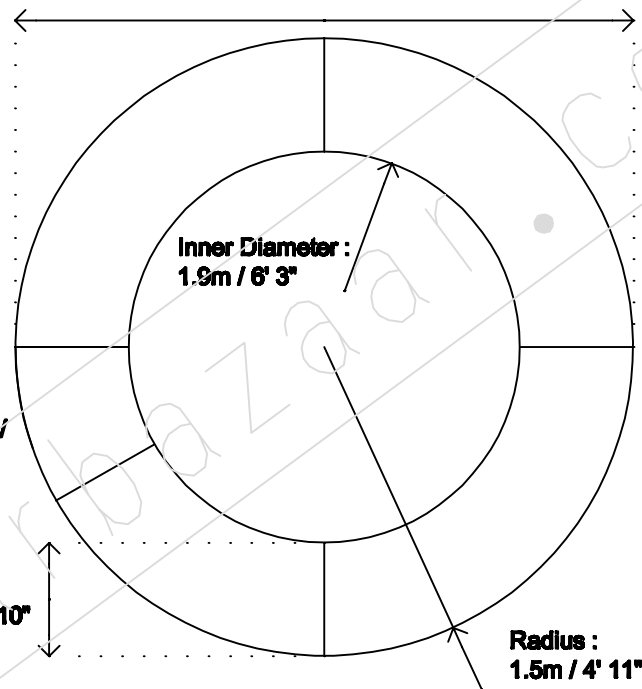

Diameter : 3m / 9' 10"

Imbris: plan

Depth :
0.56m / 1' 10"

Radius :
1.5m / 4' 11"

Radius : 1.5m / 4' 11"

Height :
1.17m / 3' 10"

Imbris: elevation

the bar bazaar: notes

Imbris

circular pea lit bar

counter: painted

faecla: opaque perspex

features: back lit faecla

serves : 320

tel: 020 8855 6942

fax: 020 8855 9888