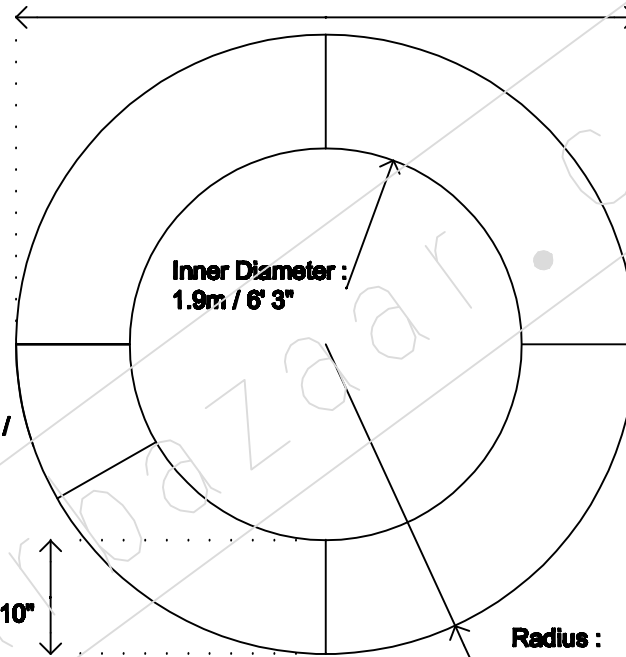

Diameter : 3m / 9' 10"

Inner Diameter :
1.9m / 6' 3"

Entrance /
Exit

Depth :
0.56m / 1' 10"

Radius :
1.5m / 4' 11"

Argenti: plan

Radius : 1.5m / 4' 11"

Height :
1.17m / 3' 10"