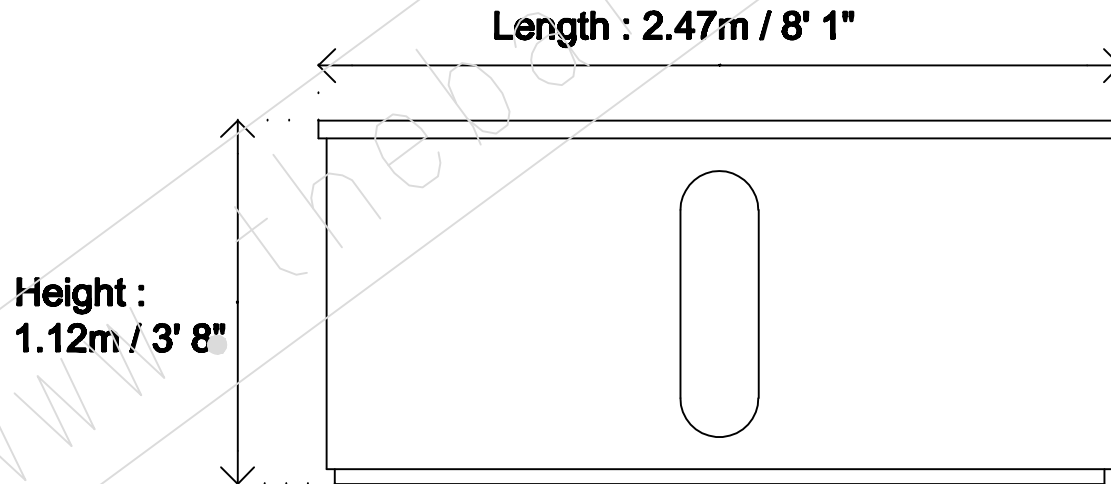

Albesco : plan

Albesco : elevation

the bar bazaar: notes

Albesco

2 available

counter: white laminate

fascia: aluminium laminate

features: lit central panel